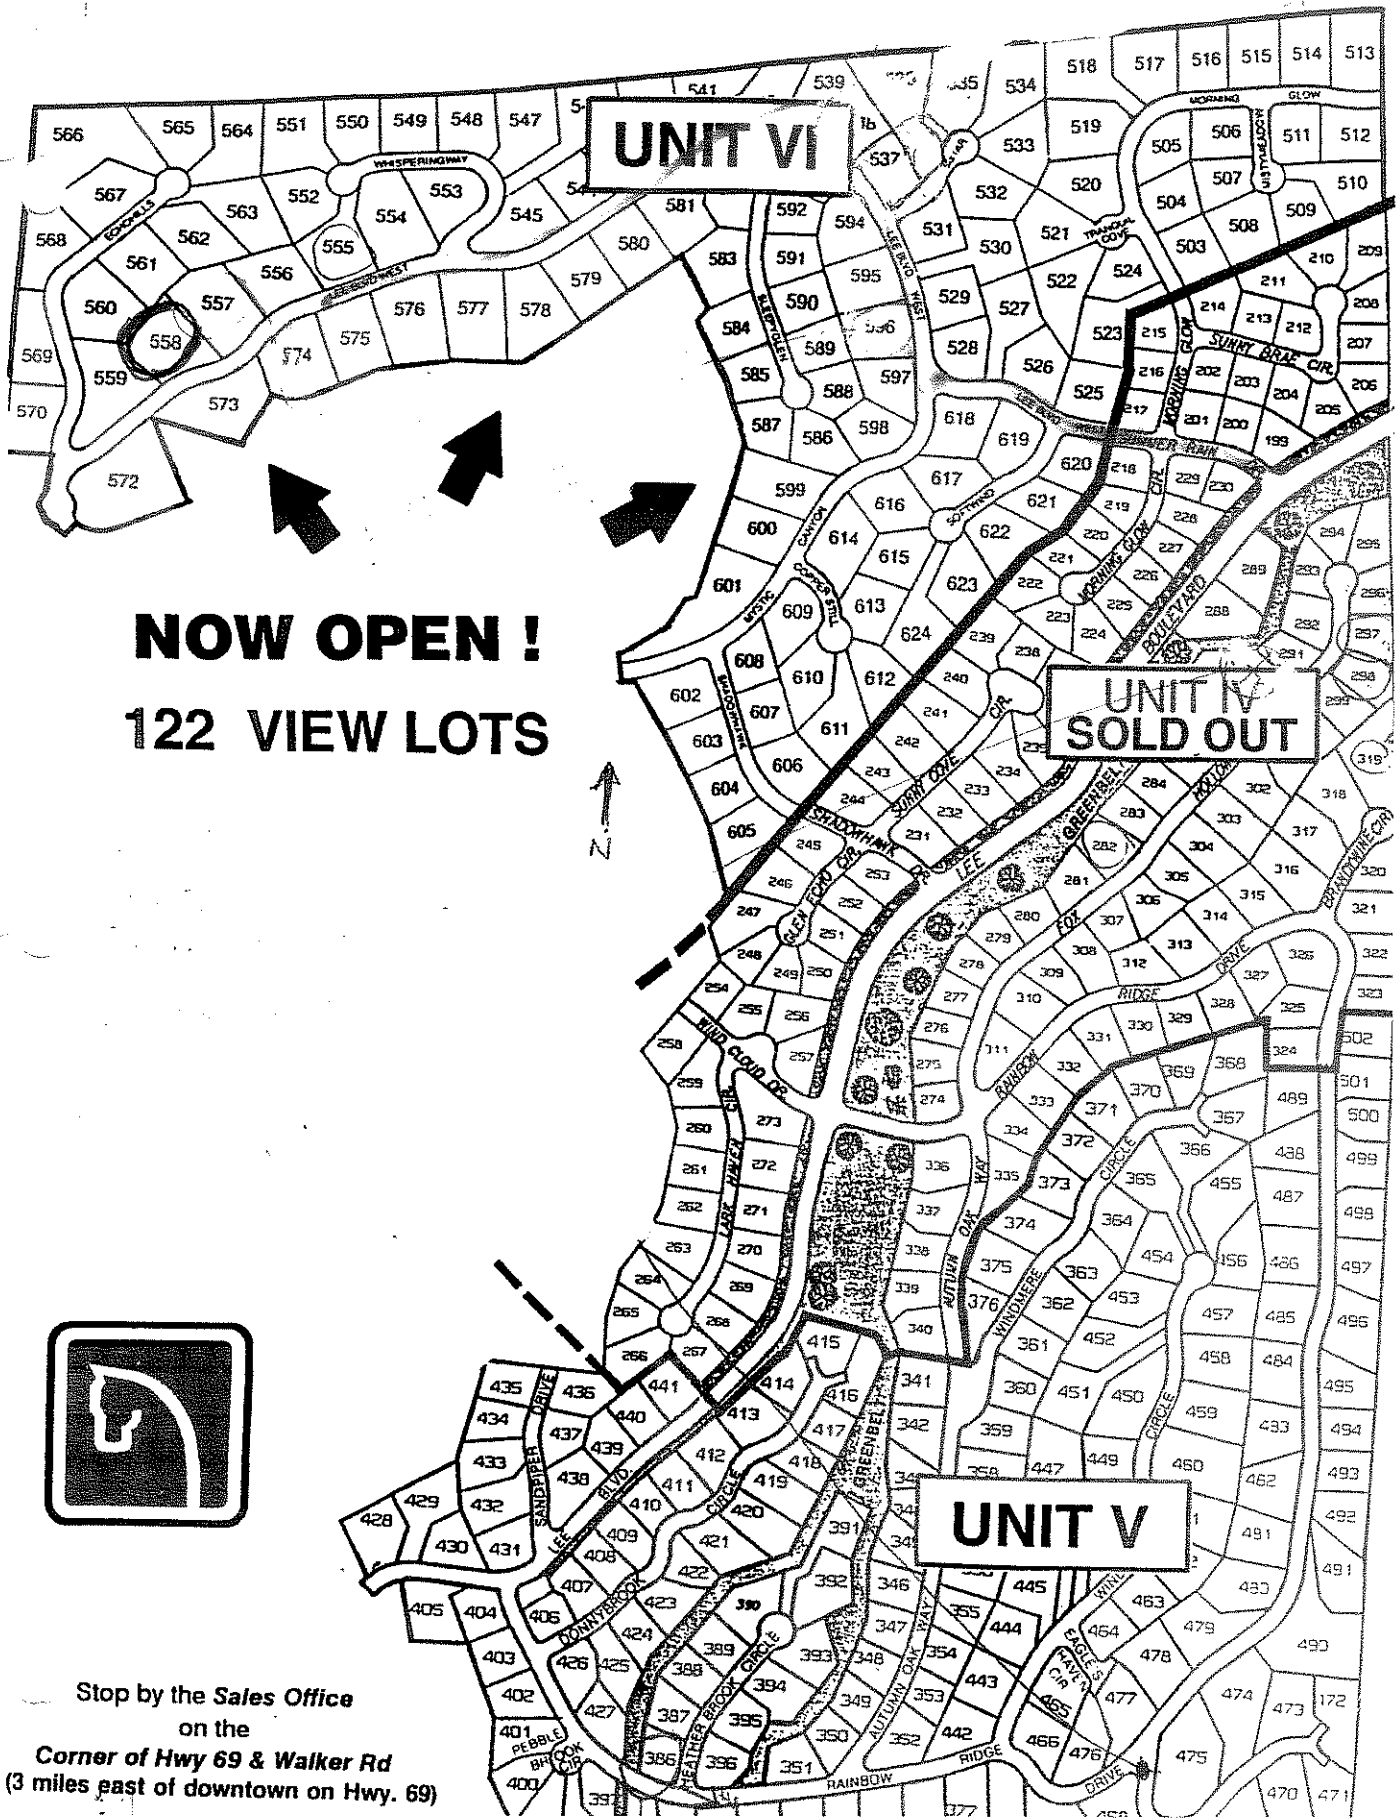

Yavapai County assumes no responsibility for errors, omissions, and/or inaccuracies in this mapping product.

112-01-058

LEGEND

-  County Boundary
-  State Hwy
-  County Maintained Roads
-  Paved Maintained
-  Unpaved Maintained
-  Road Centerlines
-  Parcels

November 15, 2007

NOW OPEN !
122 VIEW LOTS

Stop by the Sales Office
 on the
 Corner of Hwy 69 & Walker Rd
 (3 miles past of downtown on Hwy. 69)